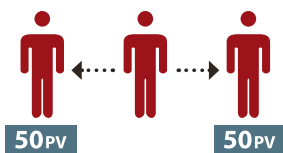

Are you interested in earning passive residual income through your Gano Excel business? A great place to start is becoming Binary Qualified. *Setting yourself up to earn a Binary Commissions check every week can provide residual income for you to save or spend how you like!*

First, you need to be Active with Gano Excel, which means you are generating at least **50 PV** per month. Second, you need two personal enrollees. When you enroll them, you will have the opportunity to place them into your Binary organization on the left or right leg. To maximize your earning potential, you want to balance both legs. We recommend placing one on the left and one on the right. As you enroll more people and as they enroll more people, you will see this structure grow. That's good! That will mean more people contributing to your GCV, which will mean bigger payouts for you in the future.